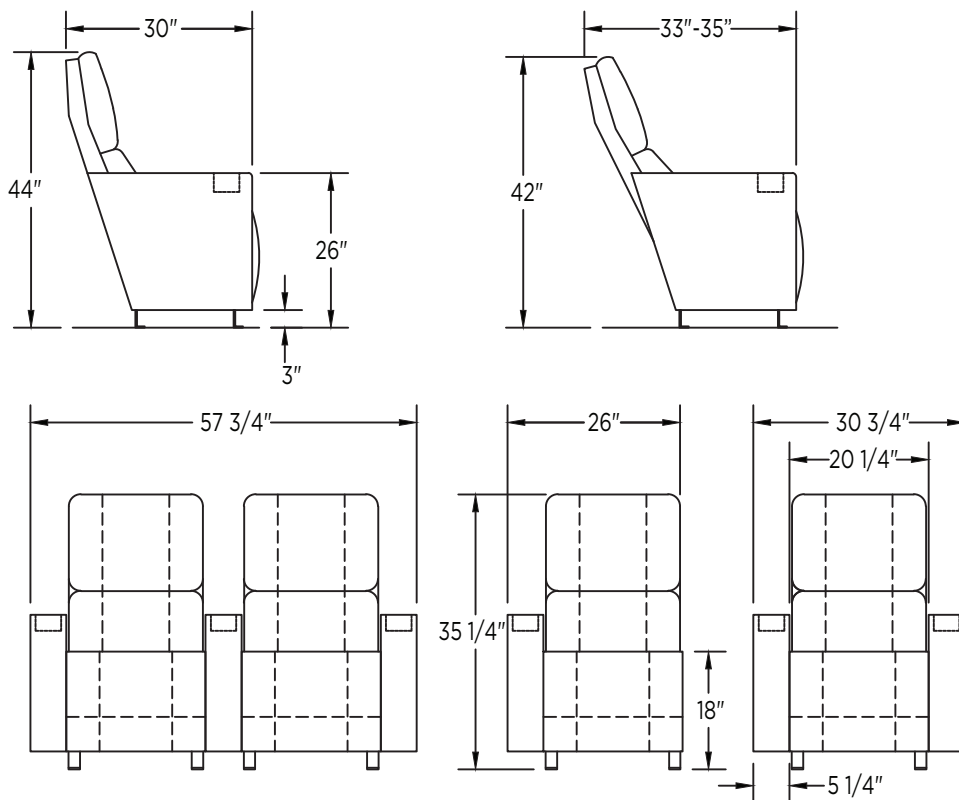

ROCKER 300

SPECIFICATIONS**

STANDARD ALL SEATING

Comprehensive Spectrum of Colors and Vinyl Selections

Full Metal Modular Chassis

Full Metal Seat Box

Premium 2.5lb Density HR Foam

All Chairs 3" Off the Floor

UPGRADES

Articulating Arm

USB

Show Wood

Illuminated Seat and Aisle Numbers

Heated Seating

Tables

Adjustable Lumbar Support

Access Lighting

**Universal tolerance is +/- 1/8" for a single seat and +/- 1/4" for a loveseat.