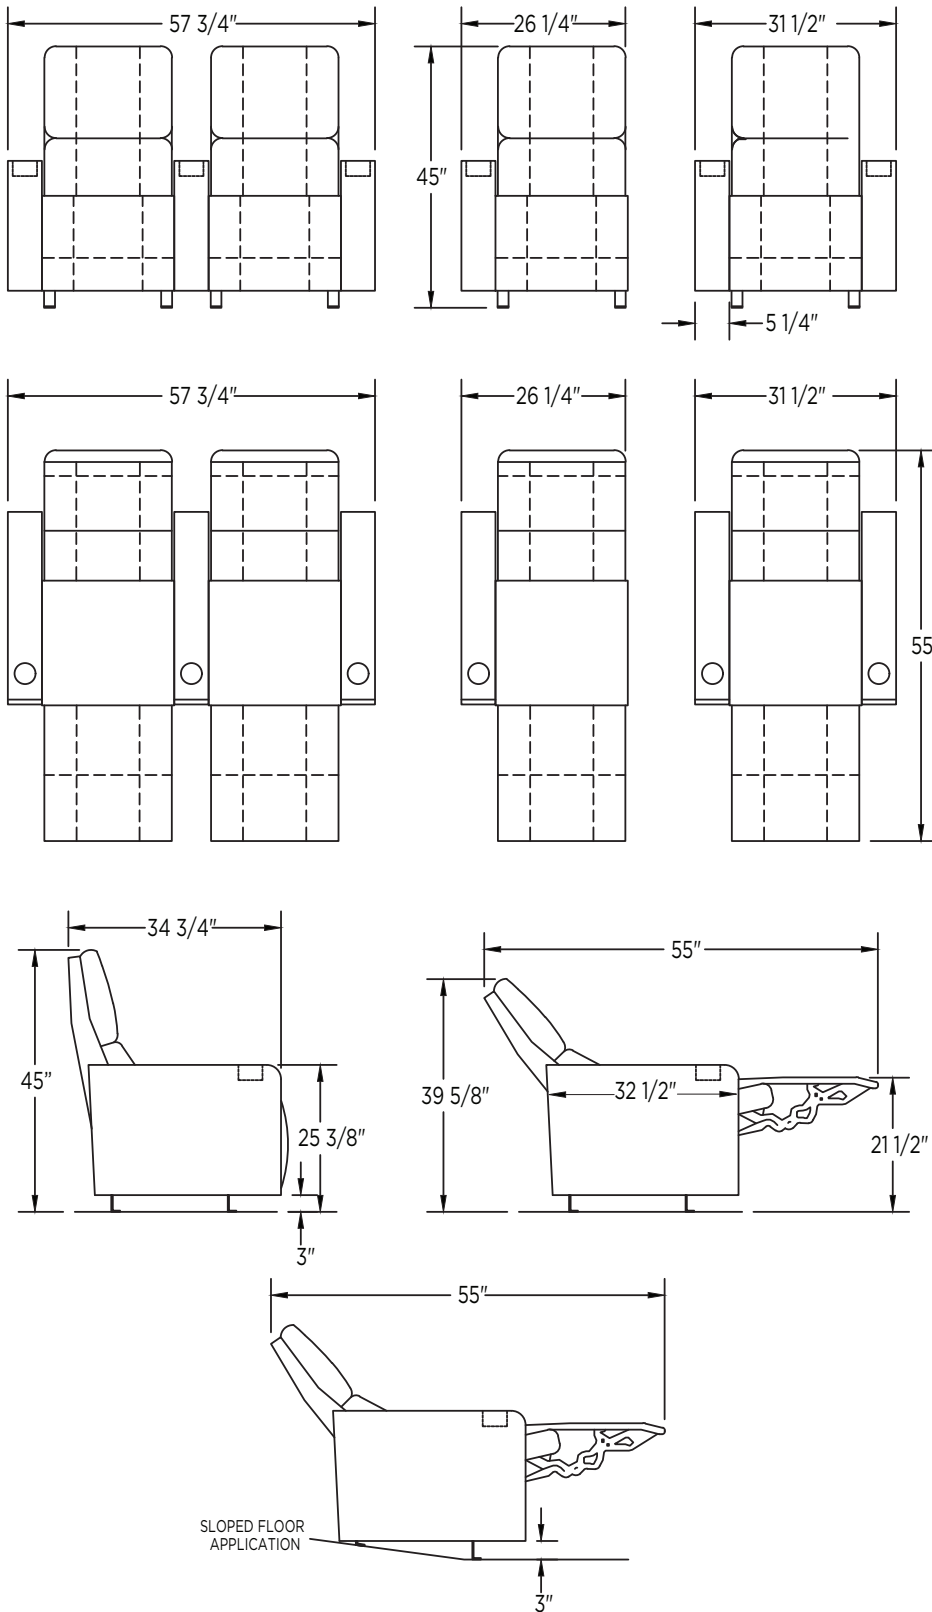

CUDDLER 102

SPECIFICATIONS

STANDARD ALL SEATING

Comprehensive Spectrum of Colors and Vinyl Selections

Full Metal Modular Chassis

Full Metal Seat Box

Overcurrent Protection

Premium 2.5lb Density HR Foam

Replaceable Seat Pad

Standard Flip Up Seating

All Seats 3" Off the Floor

USB Port

UPGRADES

Articulating Arm

Show Wood

Illuminated Seat and Aisle Numbers

Max Plus Activators with USB

Heated Seating

Mass Open/Close Operation for Ottoman and/or Seats

Tables

Adjustable Power Lumbar Support

Access Lighting